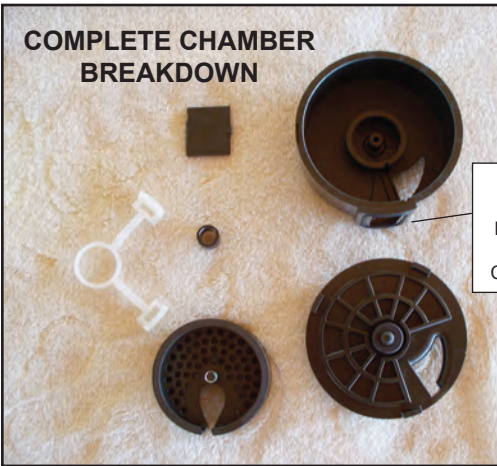

Meter Madness 2011 - Meter Breakdown

ITEM NO.	DESCRIPTION	PART NUMBER		
		5/8"	3/4"	1"
3	REGISTER SHROUD	258 228 19		
4	FLAT GLASS REGISTER	COMPLETE UNIT		
5	REGISTER HOUSING	209 214 09		
6	5/8" x 3/4" AWWA BRONZE BODY	341 238 09		
7 & 7.1	MEASURING CHAMBER & GASKET	543 015 10		
8	CHAMBER SEAL GASKET	206 322 09		
9	316 SS BOLT	210 105 00		
10	CAST IRON BOTTOM	252 608 09		
11	PD Strainer	254 400 09		