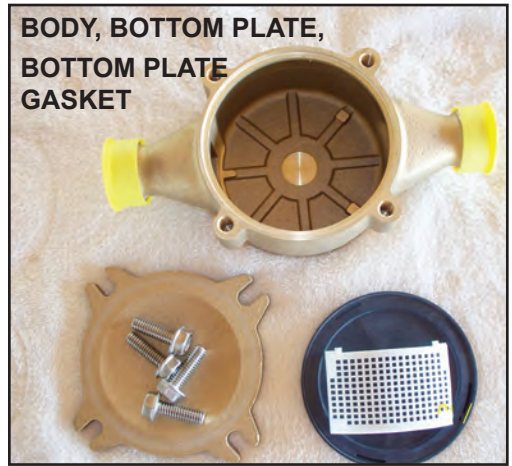

Meter Madness 2011 - Meter Breakdown

ITEM NO.	DESCRIPTION	PART NUMBER		
		5/8"	3/4"	1"
3	REGISTER SHROUD	258 228 19		
4	FLAT GLASS REGISTER	COMPLETE UNIT		
5	REGISTER HOUSING	209 214 09		
6	5/8" x 3/4" AWWA BRONZE BODY	341 238 09		
7 & 7.1	MEASURING CHAMBER & GASKET	543 015 10		
8	CHAMBER SEAL GASKET	206 322 09		
9	316 SS BOLT	210 105 00		
10	CAST IRON BOTTOM	252 608 09		
11	PD Strainer	254 400 09		

Meter Madness meter assembly notes for 2011.